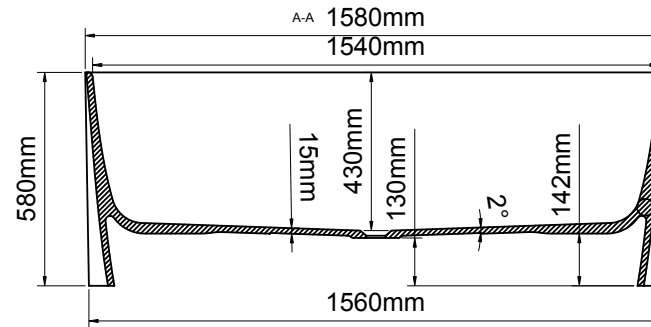

Selene Bath

ASHTON & BENTLEY

Notes

Taps, accessories and assembly parts are not included and must be purchased separately.

Important

All dimensions listed are nominal. Being cast products they are subject to a size variance of +/- 3% tolerances.

A	2611/24	Aligned with A&B drawing standards	MF	MF
0	25/06/22	Drawing created	MF	MF
REV	DATE	DESCRIPTION	DRAWN	CHECKED

DRAWING TITLE

Selene Bath

SCALE	PAPER SIZE	DATE	DRAWN	CHECKED
1:20	A4	25/06/22	MF	MF