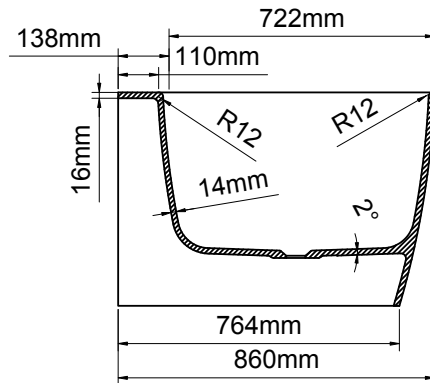

Selene Bath

ASHTON & BENTLEY

Notes

Taps, accessories and assembly parts are not included and must be purchased separately.

Important

All dimensions listed are nominal. Being cast products they are subject to a size variance of +/- 3% tolerances.

A	2611/24	Aligned with A&B drawing standards	MF	MF
0	25/06/22	Drawing created	MF	MF
REV	DATE	DESCRIPTION	DRAWN	CHECKED

DRAWING TITLE

Selene Bath

SCALE	PAPER SIZE	DATE	DRAWN	CHECKED
1:20	A4	25/06/22	MF	MF

DRAWING NO	REVISION
SEL	- A

VARIANTS
 White Gloss = SEL-WG
 White Matt = SEL-WM