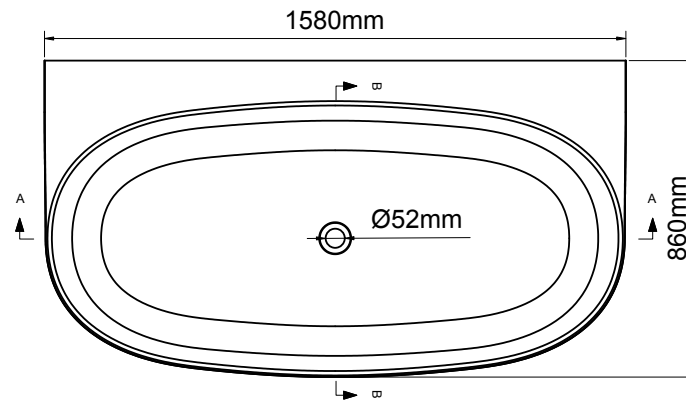

Selene Bath

ASHTON & BENTLEY

Notes

Taps, accessories and assembly parts are not included and must be purchased separately.

Important

All dimensions listed are nominal. Being cast products they are subject to a size variance of +/- 3% tolerances.

A	2611/24	Aligned with A&B drawing standards	MF	MF
0	25/06/22	Drawing created	MF	MF
REV	DATE	DESCRIPTION	DRAWN	CHECKED

DRAWING TITLE

Selene Bath

SCALE	PAPER SIZE	DATE	DRAWN	CHECKED
1:20	A4	25/06/22	MF	MF