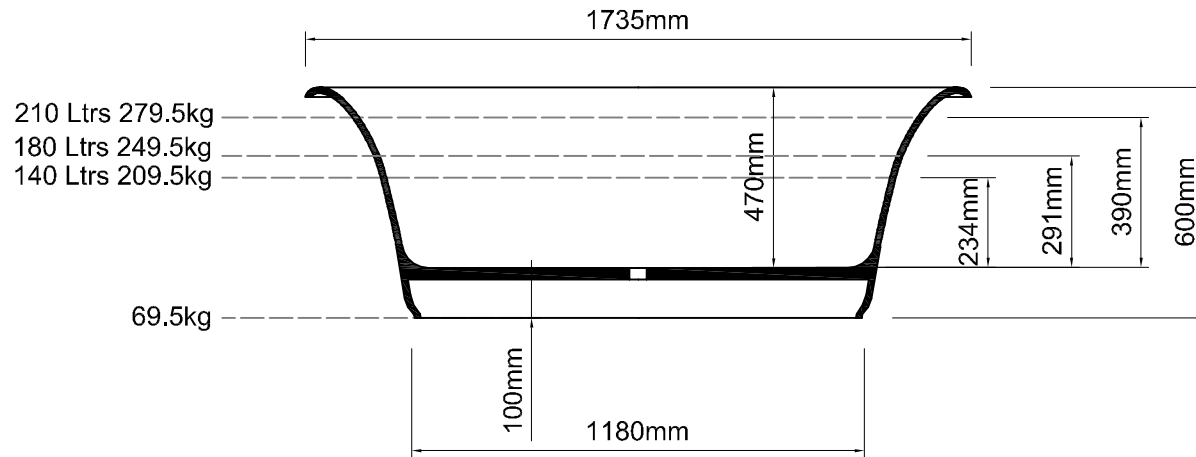

ashton & bentley

Othello bath

T 01902 83 74 36
W www.ashtonandbentley.co.uk
E info@ashtonandbentley.co.uk

The Design Studio | Creative Industries Centre
Wolverhampton Science Park | WV10 9TG

Notes

Taps, accessories and assembly parts are not included and must be purchased separately.

Important

All dimensions listed are nominal. Being cast products they are subject to a size variance of +/- 3% tolerances.

Bath weight: 69.5 kilos (approx)

Dimensions
L 1735 x W 795 x H 600