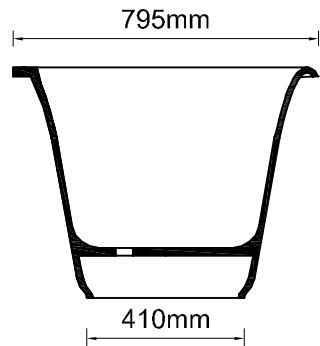

ashton & bentley

Othello bath

T 01902 83 74 36
W www.ashtonandbentley.co.uk
E info@ashtonandbentley.co.uk

The Design Studio | Creative Industries Centre
Wolverhampton Science Park | WV10 9TG

Notes

Taps, accessories and assembly parts are not included and must be purchased separately.

Important

All dimensions listed are nominal. Being cast products they are subject to a size variance of +/- 3% tolerances.

Bath weight: 69.5 kilos (approx)

Dimensions
L 1735 x W 795 x H 600