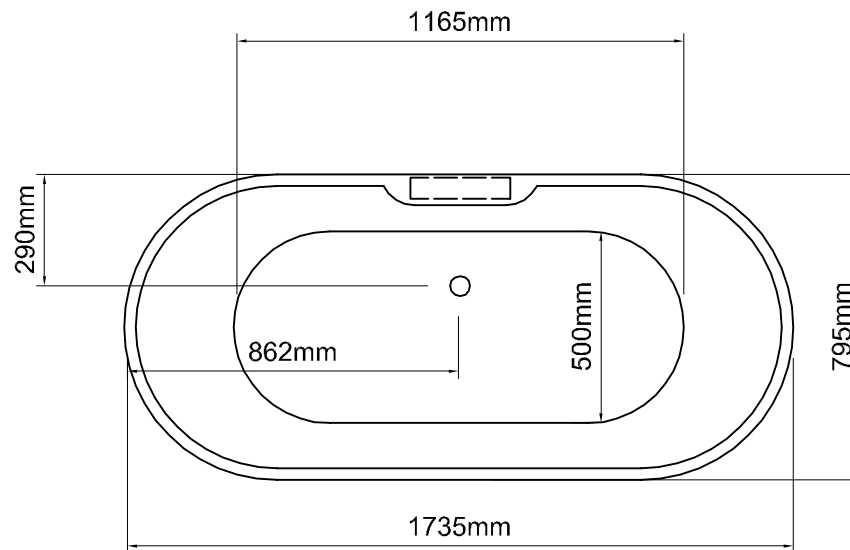

ashton & bentley

Othello bath

T 01902 83 74 36
W www.ashtonandbentley.co.uk
E info@ashtonandbentley.co.uk

The Design Studio | Creative Industries Centre
Wolverhampton Science Park | WV10 9TG

Notes

Taps, accessories and assembly parts are not included and must be purchased separately.

Important

All dimensions listed are nominal. Being cast products they are subject to a size variance of +/- 3% tolerances.

Bath weight: 69.5 kilos (approx)

Dimensions
L 1735 x W 795 x H 600

Detail of tap area
Flat area for taps
260mm x 55mm

DRAWING TITLE				
Othello bath				
SCALE	PAPER SIZE	DATE	DRAWN	CHECKED
1:20	A4	28/01/14	CADS	CADS
DRAWING NO.				REVISION
OTH-NT-01				- D

Inspired by nature

DR Ashton & Bentley 2008-2014