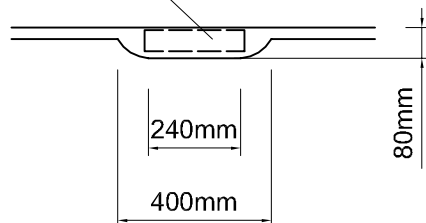

Detail of tap area
Flat area for taps
260mm x 55mm