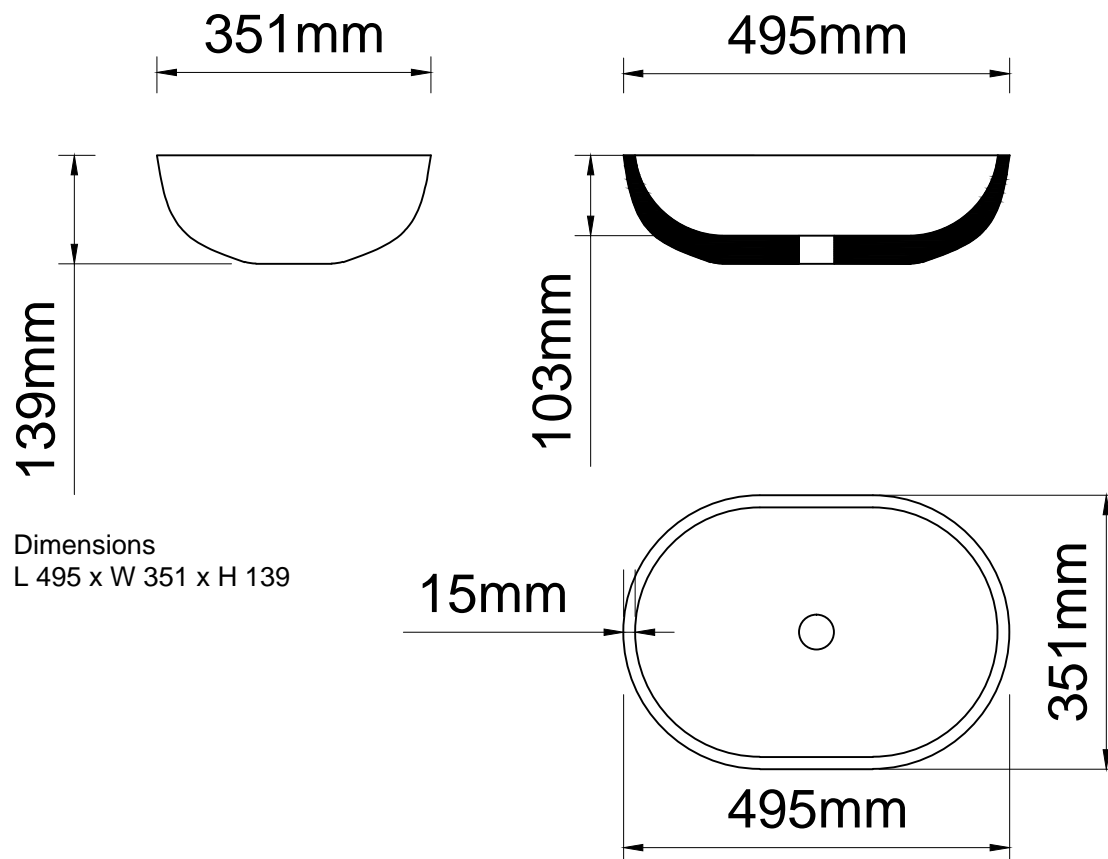

Apollo basin

Dimensions
L 495 x W 351 x H 139

1	16.10.14	BASIN MEASUREMENTS AMENDED	CADS	CADS
0	28.01.14	DRAWING CREATED	CADS	CADS

REV	DATE	DESCRIPTION	DRAWN	CHECKED
-----	------	-------------	-------	---------

DRAWING TITLE				
Apollo basin				
SCALE	PAPER SIZE	DATE	DRAWN	CHECKED
1:10	A4	--/--/--	CADS	CADS

DRAWING No	REVISION
APO-01	- 1